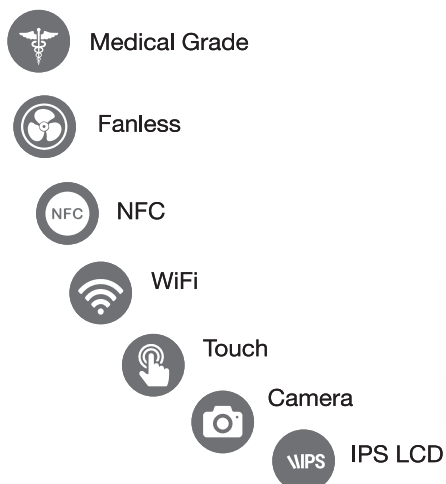

- **高效能的作業平台**
搭載Intel Core i5處理器
使用Intel高效能雙核心平台
- **採用雙天線且支援雙頻以提供最好的無線網絡功能**
可選用隱藏式天線或高增益外接天線
支援雙頻帶之802.11 a/b/g/n/ac 和藍芽4.1
- **幫助感染控制的醫療級設計**
UL 60601-1
無風扇系統
- **VESA 安裝**
符合標準 VESA 75*75 mm 與100*100 mm
支援各種標準立架及掛架
- **更優質的觸控使用體驗**
戴上醫療手套也能輕鬆使用
電容式10點觸控螢幕
- **採用IPS顯示技術提供最好的影像感受**
IPS面板擁有超快反應時間，能夠流暢地播放動作場景，以更高的清晰度和生動畫質演繹動態影像，讓您觀看時眼睛更加舒適。

SHC-100 is a high quality medical grade AIO (All-in-One) computer. Intel Core i5 processor, up to 32 GB DDR4 and capacitive multi-touch screen enhance the efficiency of hospital applications with glove-tolerant. Fanless design keeps environment quiet and enhance infection control. IPS technology provides best image solution. With standard VESA mount, any standard mount or stand can be installed to enhance application experience.

- Medical-Grade Design for Infection Control**
 UL-60601-1
 Fanless system
- High Performance Platform**
 Intel Core Platform for critical application.
 Offer ultra high performance Dual Core processor.
- User-friendly Touch Experience**
 Surgical glove friendly
 Capacitive multi-touch
- Dual Antennas and Dual-band with Best WLAN Performance**
 With two embedded antennas or external antennas.
 Support dual-band 802.11 a/b/g/n/ac and Blue-tooth 4.1.
- VESA Mount**
 Standard VESA 75*75 mm and 100*100 mm.
 Support multi-mount options: wall mount, table stand, ...
- Best Image Solution with IPS Technology**
 In-Plane Switching technology ensures clear, vivid display images, with no color wash.